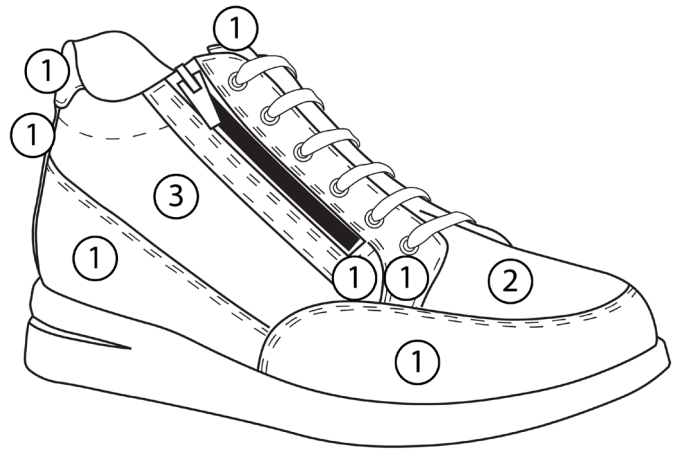

SHIRLEY

REF.: IW012

INFO

Lining	K704
Collar Padding	4mm
Tongue Padding	3mm
Insole	Texon With Reinforcement
Stiffener	Rhenoflex
Standard Upper Height	90mm
Maximum Upper Height With Supplement (If you choose high counterforts)	250mm
Heel	Wedge

SHIRLEY