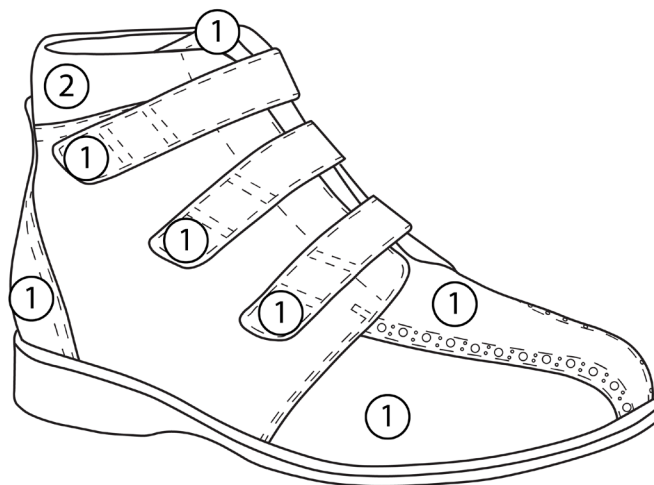

FLORENCE €

REF.: IW004

INFO

Lining	K704
Collar Padding	4mm
Tongue Padding	3mm
Insole	Texon With Reinforcement
Stiffener	Rhenoflex
Standard Upper Height	115mm
Maximum Upper Height With Supplement (If you choose high counterforts)	250mm
Heel	Fully Hollow Wedge