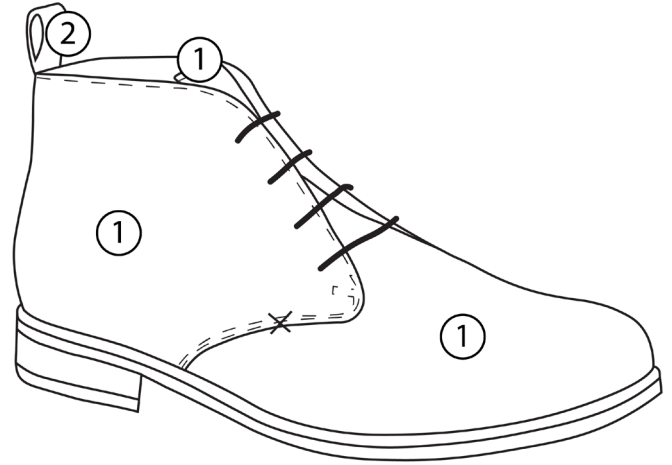

MATT

REF.: IM001

INFO	
Lining	K704
Tongue Padding	3mm
Insole	Texon With Reinforcement
Stiffener	Rhenoflex
Standard Upper Height	100mm
Maximum Upper Height With Supplement (If you choose high counterforts)	250mm
Heel	Heel

MATT