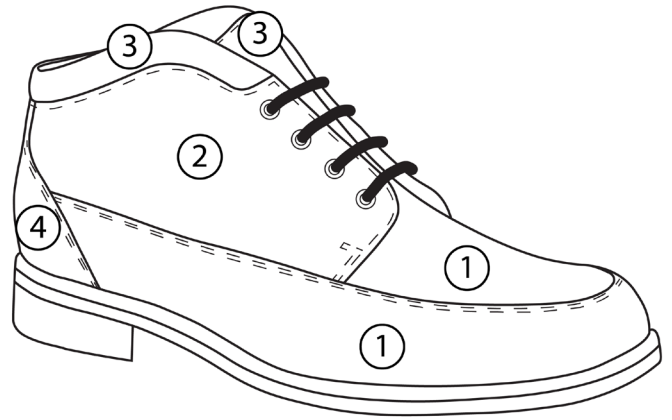

NICHOLAS

REF.: IM005

INFO

Lining	K704
Collar Padding	4mm
Tongue Padding	3mm
Insole	Texon With Reinforcement
Counter	Rhenoflex
Standard Upper Height	135mm
Maximum Upper Height With Supplement (If you choose high counterforts)	250mm
Heel	Heel